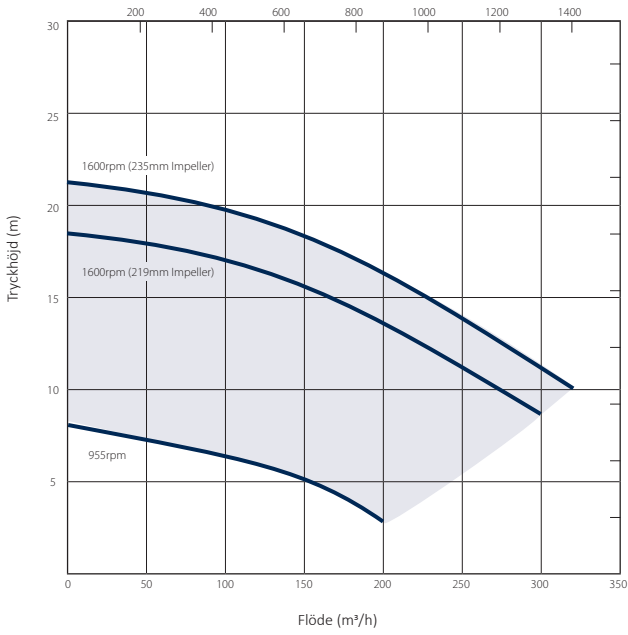

Pumpkurvor

S140

S150TS

S150

S150M

S200 Eco 5

D160