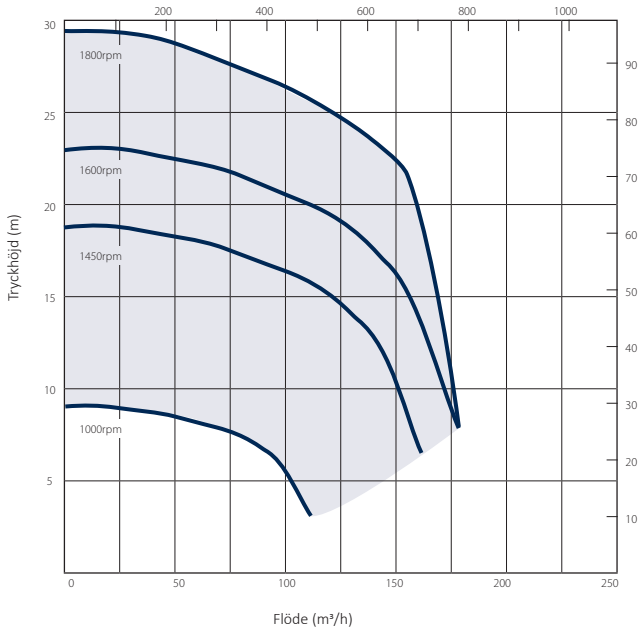

Pumpkurvor

S140

S150TS

S150

S150M

S200 Eco 5

D160