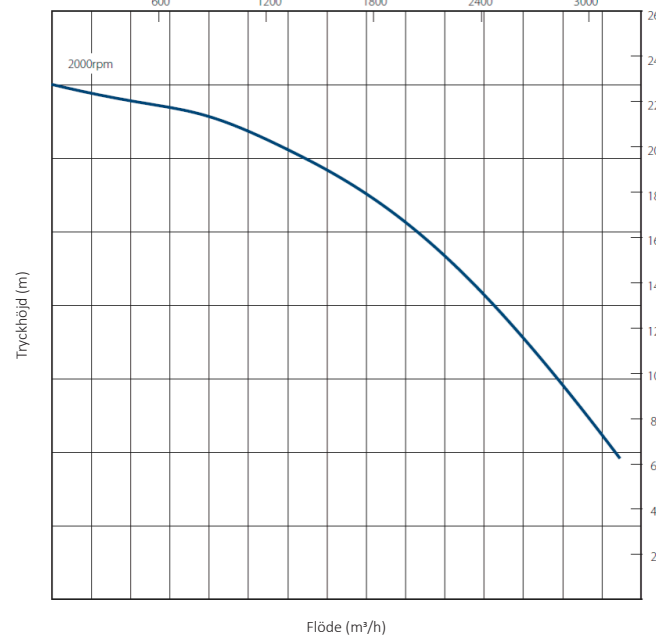

Pumpkurvor

S140

S150TS

S150

S150M

S200 Eco 5

D160