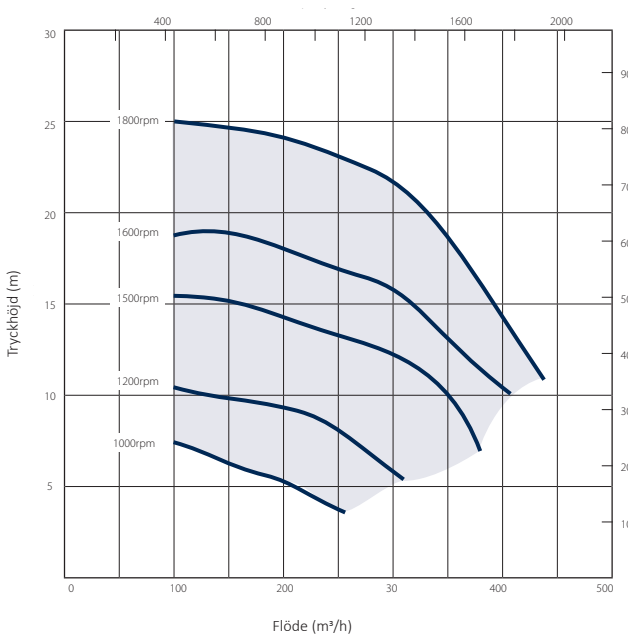

Pumpkurvor

S140

S150TS

S150

S150M

S200 Eco 5

D160