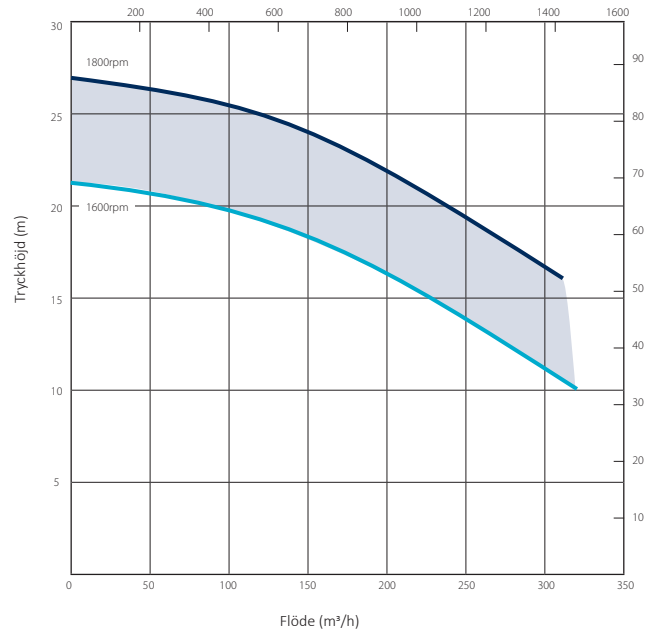

Pumpkurvor

S140

S150TS

S150

S150M

S200 Eco 5

D160